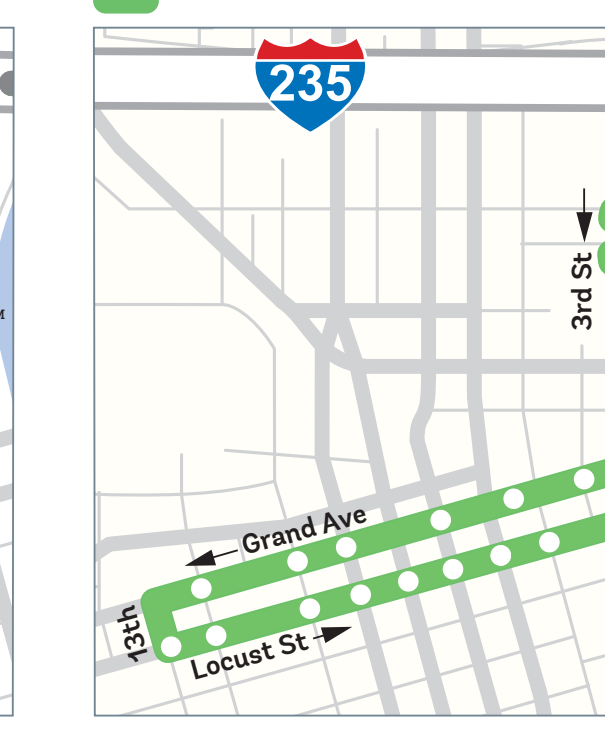

- 14 Beaver Ave
- 15 6th Ave
- 16 Douglas Ave
- 17 Hubbell Ave / Altoona
- 52 Valley West / Jordan Creek Crosstown
- 60 University / Ingersoll
- D D-Line Downtown Shuttle
- L The Link Shuttle

FLEX

- 72 West Des Moines / Clive
- 73 Urbandale / Windsor Heights
- 74 NW Urbandale

EXPRESS

- 91 Merle Hay
- 92 Hickman
- 93 NW 86th
- 94 Westown
- 95 Vista
- 96 EP True
- 98 Ankeny
- 99 Altoona

DOWNTOWN DES MOINES LOCAL BUS ROUTING

DART CENTRAL STATION ACCESS ROUTES

- EAST SOUTH NORTH WEST
- 1 6 4 3 16
 - 17 7 15 5 52
 - 8 11 60 14
- DOWNTOWN
- D L

- Express Routes (No Stops) 92
- Local Routes 1, 16
- Multiple Downtown Routes
- Select Trips Only 4
- Flex Routes 73
- Flex Zone

DART Central Station
620 Cherry Street
Des Moines, IA 50309

Park & Ride

- Hospital
- School
- Park
- Shopping
- Medical
- Office Building
- Government Building
- Golf Course
- Attraction
- Housing
- Library

52 DOWNTOWN STOPS

91 93 94 95 96 DOWNTOWN STOPS

92 DOWNTOWN STOPS

98 DOWNTOWN STOPS

99 DOWNTOWN STOPS

POLK CITY ON CALL