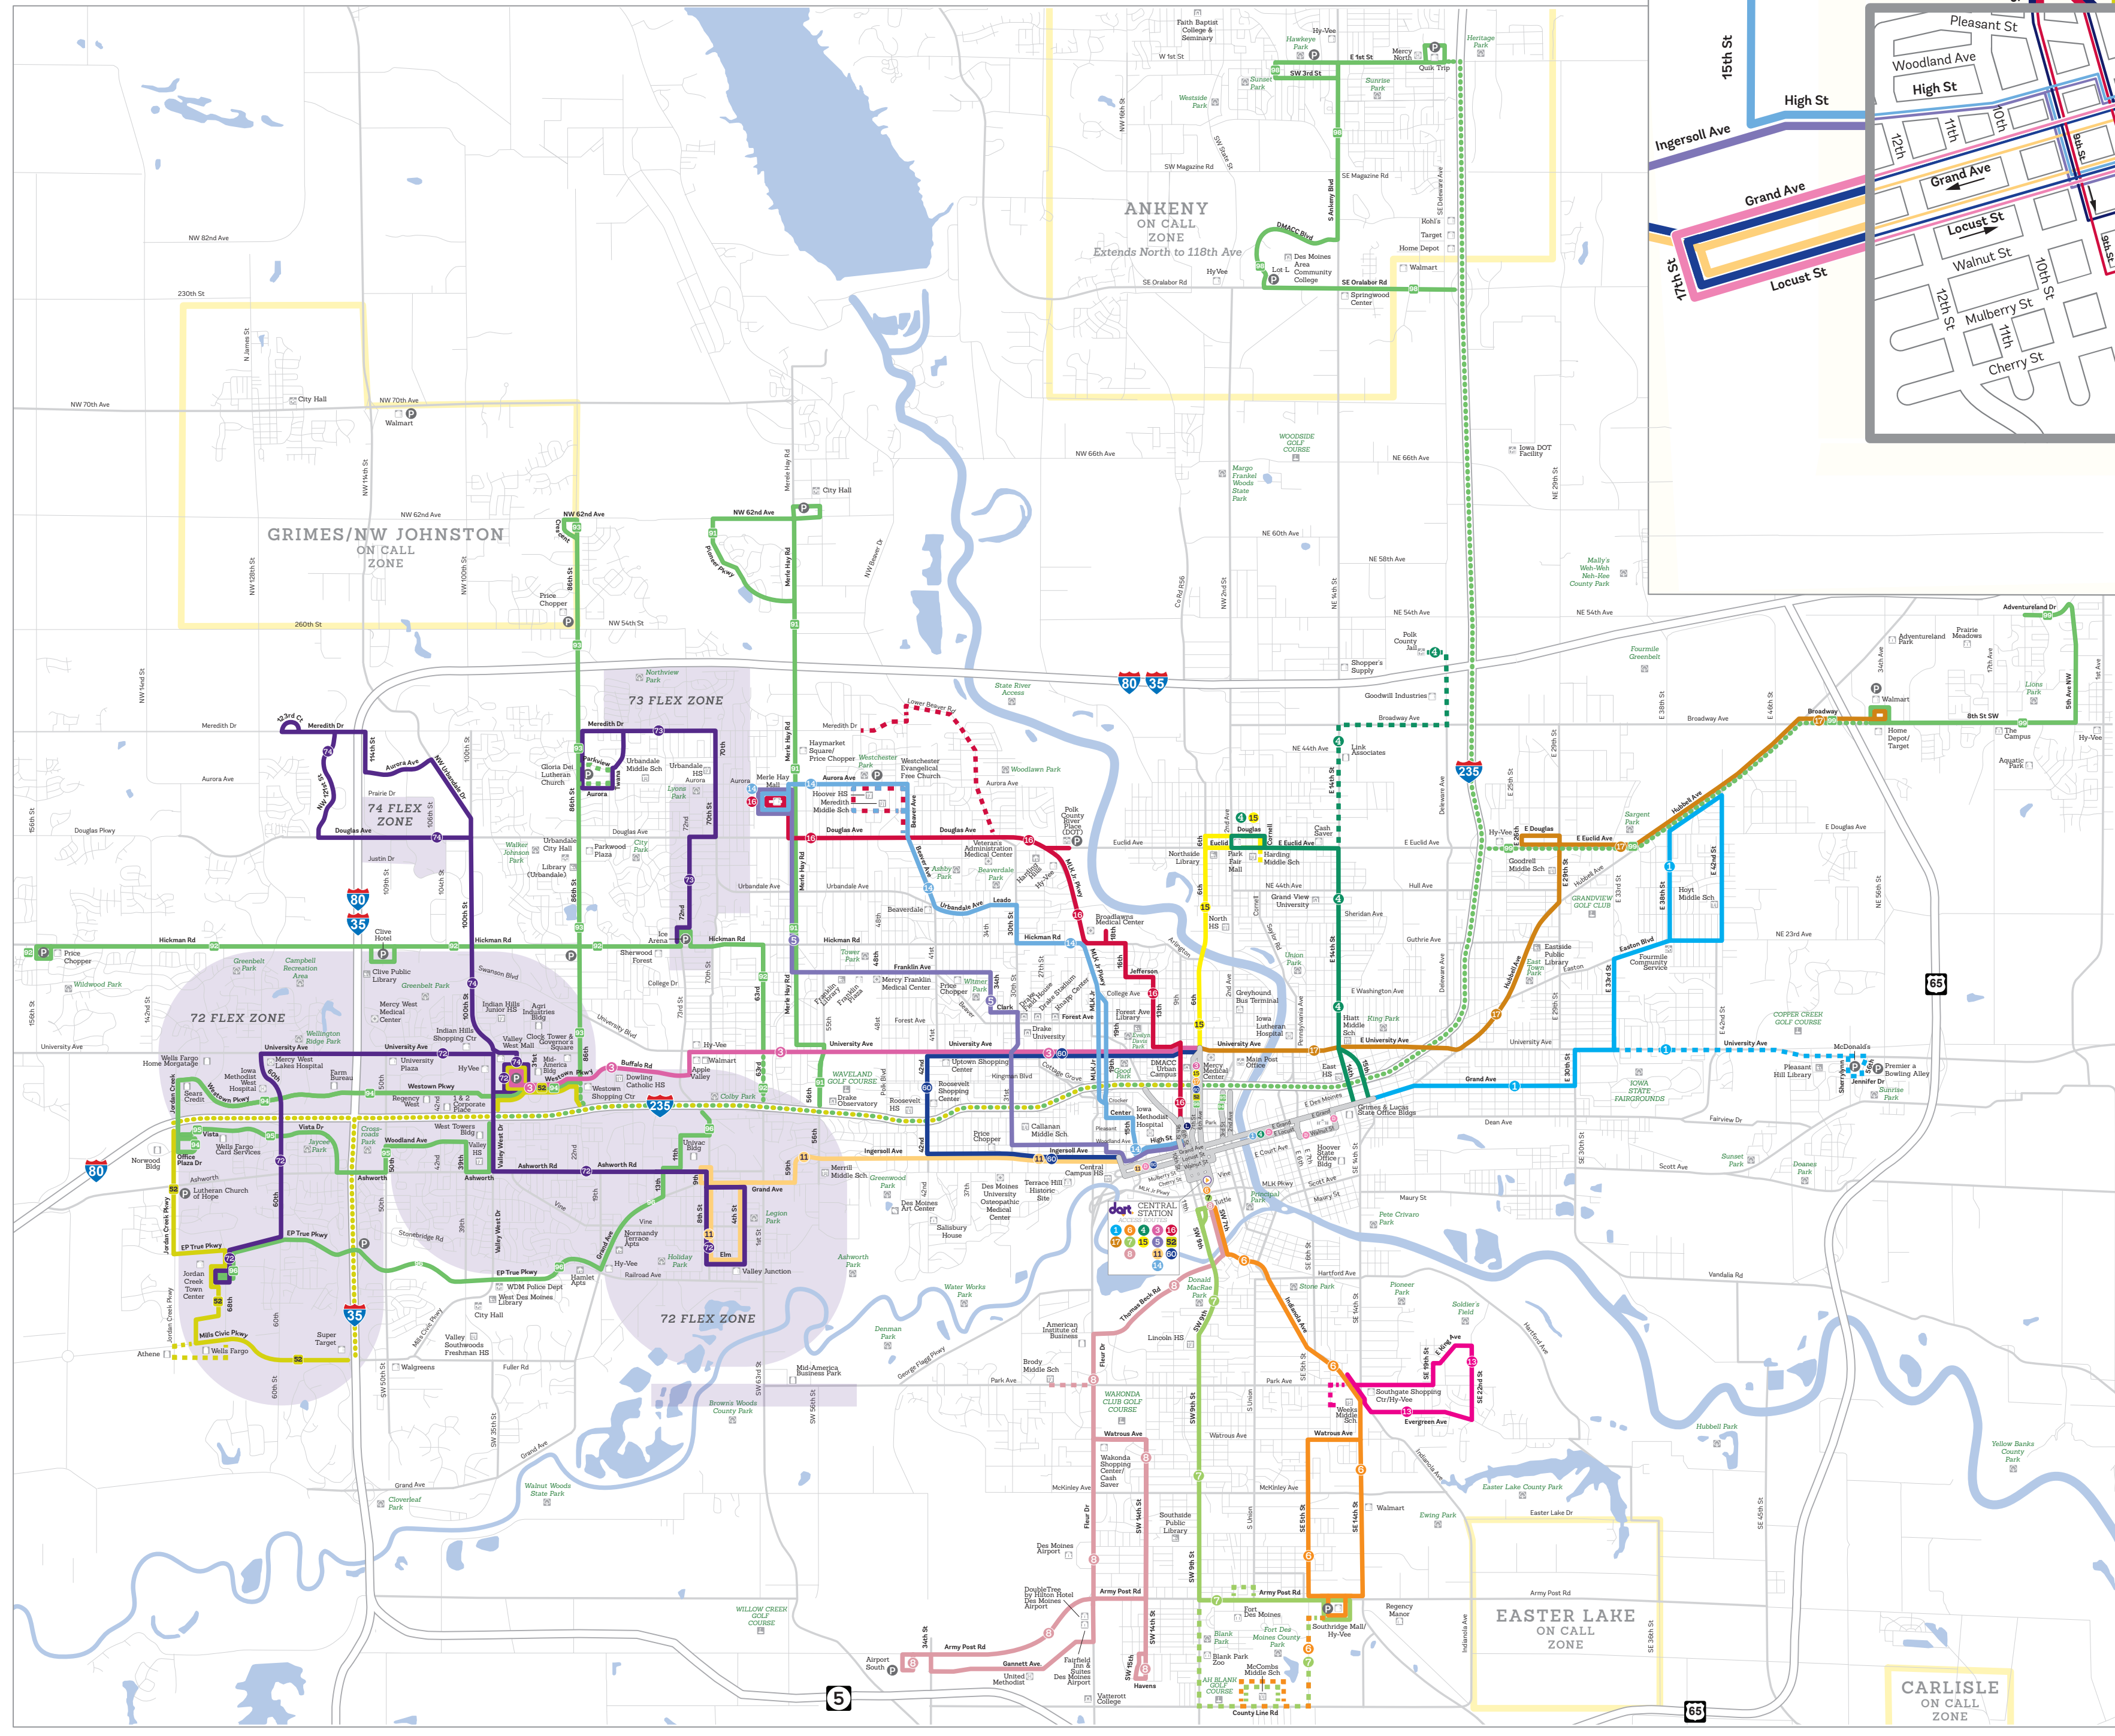

- 14 Beaver Ave
- 15 6th Ave
- 16 Douglas Ave
- 17 Hubbell Ave / Altoona
- 52 Valley West / Jordan Creek Crosstown
- 60 University / Ingersoll
- D D-Line Downtown Shuttle
- L The Link Shuttle

FLEX

- 72 West Des Moines / Clive
- 73 Urbandale / Windsor Heights
- 74 NW Urbandale

EXPRESS

- 91 Merle Hay
- 92 Hickman
- 93 NW 86th
- 94 Westown
- 95 Vista
- 96 EP True
- 98 Ankeny
- 99 Altoona

DOWNTOWN DES MOINES LOCAL BUS ROUTING

DART CENTRAL STATION ACCESS ROUTES

- EAST SOUTH NORTH WEST
- 1 6 4 3 16
 - 17 7 15 5 52
 - 8 11 60 14
- DOWNTOWN
- D L

- Express Routes (No Stops) 92
- Local Routes 1, 16
- Multiple Downtown Routes
- Select Trips Only 4
- Flex Routes 73
- Flex Zone

DART Central Station
620 Cherry Street
Des Moines, IA 50309

Park & Ride

- Hospital
- School
- Park
- Shopping
- Medical
- Office Building
- Government Building
- Golf Course
- Attraction
- Housing
- Library

52 DOWNTOWN STOPS

91 93 94 95 96 DOWNTOWN STOPS

92 DOWNTOWN STOPS

98 DOWNTOWN STOPS

99 DOWNTOWN STOPS

POLK CITY ON CALL