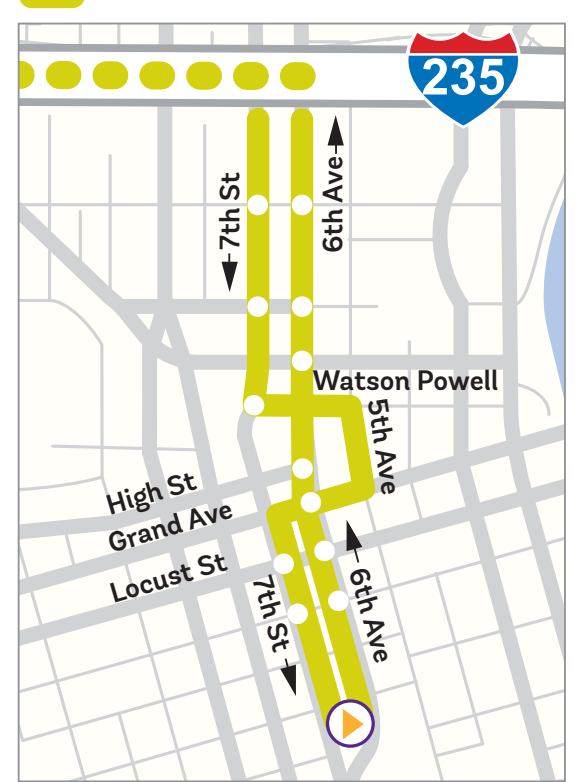

- 14 Beaver Ave
- 15 6th Ave
- 16 Douglas Ave
- 17 Hubbell Ave / Altoona
- 52 Valley West / Jordan Creek Crosstown
- 60 University / Ingersoll
- D D-Line Downtown Shuttle
- L The Link Shuttle

FLEX

- 72 West Des Moines / Clive
- 73 Urbandale / Windsor Heights
- 74 NW Urbandale

EXPRESS

- 91 Merle Hay
- 92 Hickman
- 93 NW 86th
- 94 Westown
- 95 Vista
- 96 EP True
- 98 Ankeny
- 99 Altoona

DOWNTOWN DES MOINES LOCAL BUS ROUTING

DART CENTRAL STATION ACCESS ROUTES

- EAST SOUTH NORTH WEST
- 1 6 4 3 16
 - 17 7 15 5 52
 - 8 11 60 14
- DOWNTOWN
- D L

- Express Routes (No Stops) 92
- Local Routes 1, 16
- Multiple Downtown Routes
- Select Trips Only 4
- Flex Routes 73
- Flex Zone

DART Central Station
620 Cherry Street
Des Moines, IA 50309

Park & Ride

- Hospital
- School
- Park
- Shopping
- Medical
- Office Building
- Government Building
- Golf Course
- Attraction
- Housing
- Library

52 DOWNTOWN STOPS

91 93 94 95 96 DOWNTOWN STOPS

92 DOWNTOWN STOPS

98 DOWNTOWN STOPS

99 DOWNTOWN STOPS

POLK CITY ON CALL