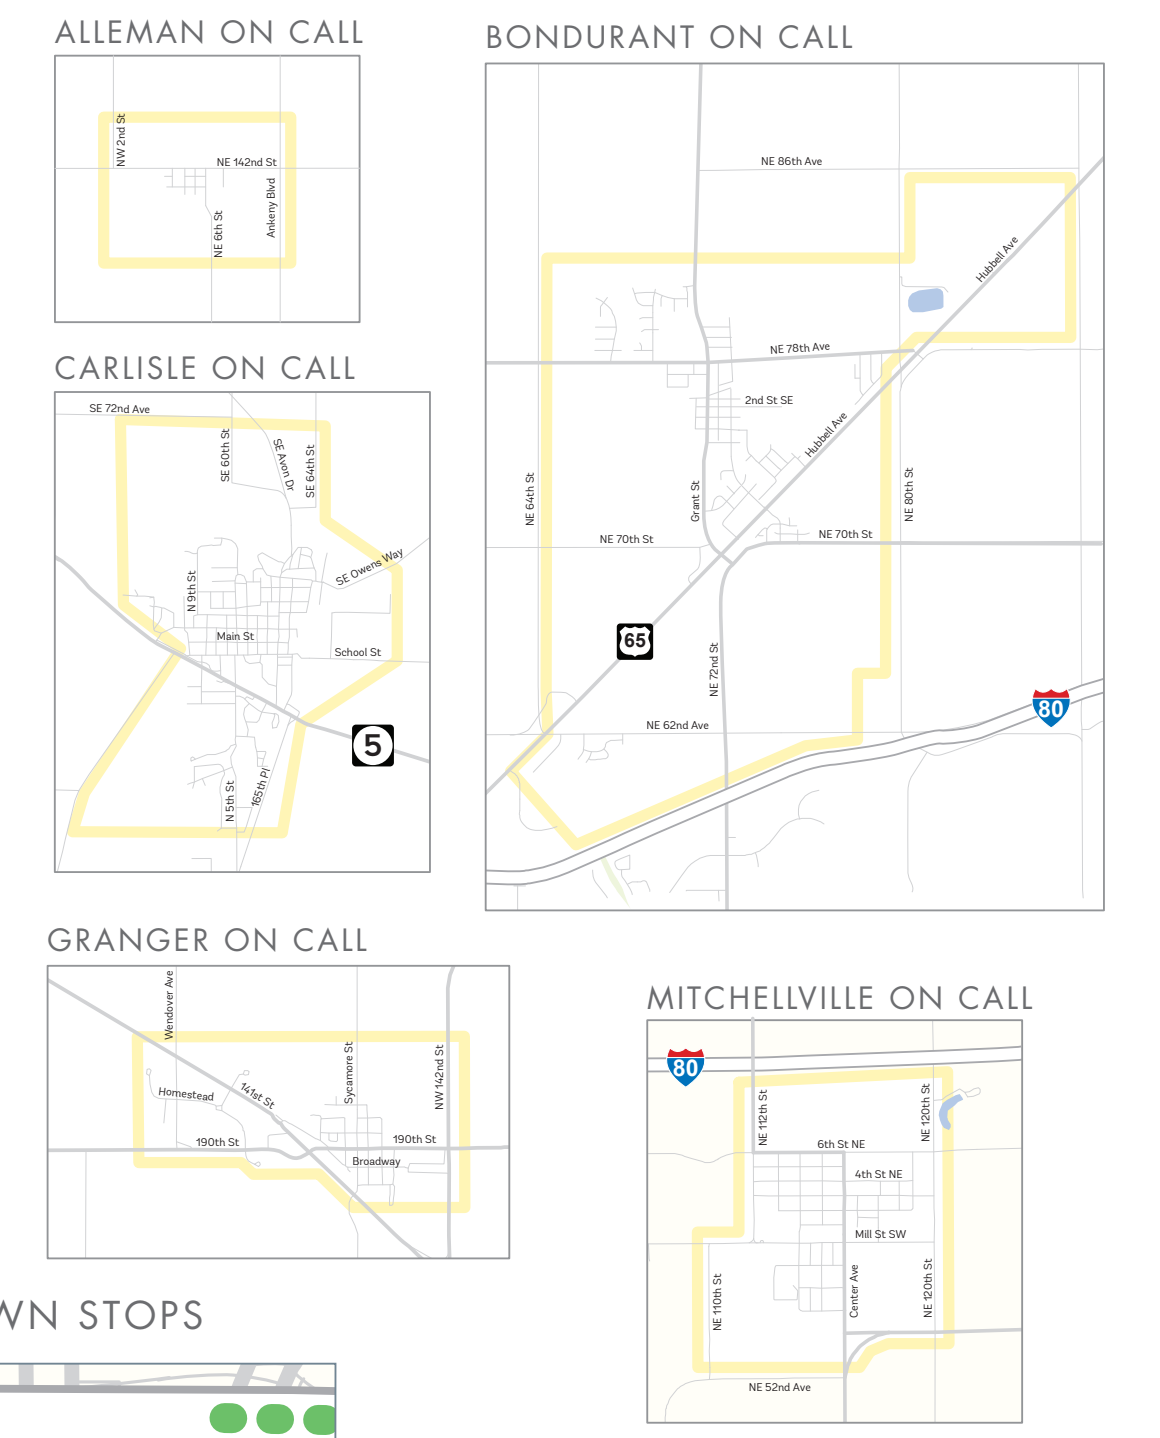

- 14 Beaver Ave
- 15 6th Ave
- 16 Douglas Ave
- 17 Hubbell Ave / Altoona
- 52 Valley West / Jordan Creek Crosstown
- 60 University / Ingersoll
- D D-Line Downtown Shuttle
- L The Link Shuttle

FLEX

- 72 West Des Moines / Clive
- 73 Urbandale / Windsor Heights
- 74 NW Urbandale

EXPRESS

- 91 Merle Hay
- 92 Hickman
- 93 NW 86th
- 94 Westown
- 95 Vista
- 96 EP True
- 98 Ankeny
- 99 Altoona

DOWNTOWN DES MOINES LOCAL BUS ROUTING

DART CENTRAL STATION ACCESS ROUTES

- EAST SOUTH NORTH WEST
- 1 6 4 3 16
 - 17 7 15 5 52
 - 8 11 60 14
- DOWNTOWN
- D L

- Express Routes (No Stops) 92
- Local Routes 1, 16
- Multiple Downtown Routes
- Select Trips Only 4
- Flex Routes 73
- Flex Zone

DART Central Station
620 Cherry Street
Des Moines, IA 50309

Park & Ride

- Hospital
- School
- Park
- Shopping
- Medical
- Office Building
- Government Building
- Golf Course
- Attraction
- Housing
- Library

52 DOWNTOWN STOPS

91 93 94 95 96 DOWNTOWN STOPS

92 DOWNTOWN STOPS

98 DOWNTOWN STOPS

99 DOWNTOWN STOPS

POLK CITY ON CALL