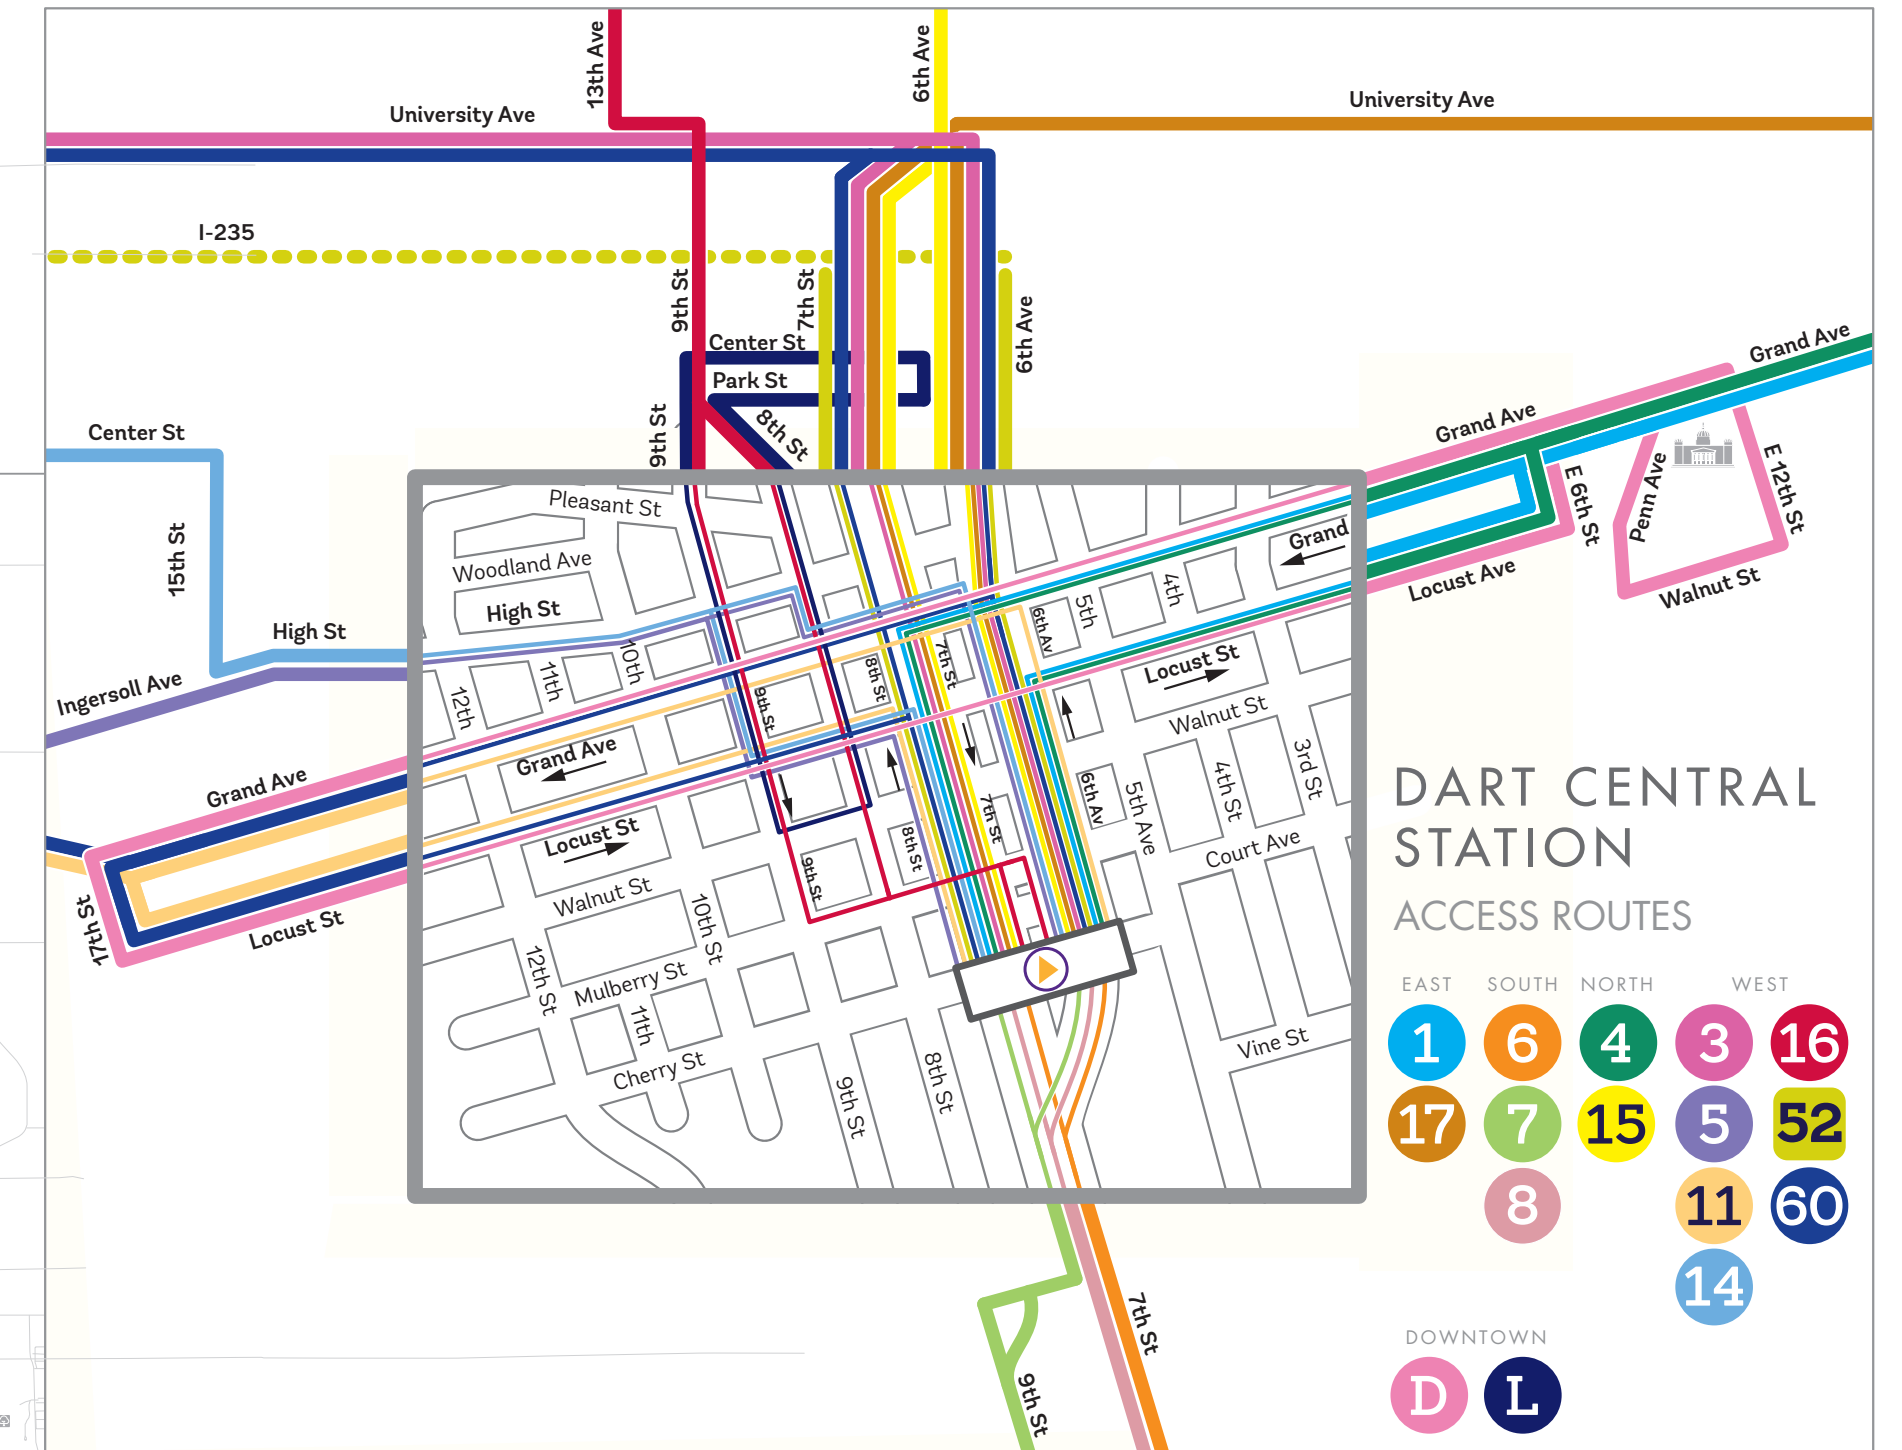

- 14 Beaver Ave
- 15 6th Ave
- 16 Douglas Ave
- 17 Hubbell Ave / Altoona
- 52 Valley West / Jordan Creek Crosstown
- 60 University / Ingersoll
- D D-Line Downtown Shuttle
- L The Link Shuttle

FLEX

- 72 West Des Moines / Clive
- 73 Urbandale / Windsor Heights
- 74 NW Urbandale

EXPRESS

- 91 Merle Hay
- 92 Hickman
- 93 NW 86th
- 94 Westown
- 95 Vista
- 96 EP True
- 98 Ankeny
- 99 Altoona

DOWNTOWN DES MOINES LOCAL BUS ROUTING

DART CENTRAL STATION ACCESS ROUTES

- EAST SOUTH NORTH WEST
- 1 6 4 3 16
 - 17 7 15 5 52
 - 8 11 60 14
- DOWNTOWN
- D L

- Express Routes (No Stops) 92
- Local Routes 1, 16
- Multiple Downtown Routes
- Select Trips Only 4
- Flex Routes 73
- Flex Zone

DART Central Station
620 Cherry Street
Des Moines, IA 50309

Park & Ride

- Hospital
- School
- Park
- Shopping
- Medical
- Office Building
- Government Building
- Golf Course
- Attraction
- Housing
- Library

52 DOWNTOWN STOPS

91 93 94 95 96 DOWNTOWN STOPS

92 DOWNTOWN STOPS

98 DOWNTOWN STOPS

99 DOWNTOWN STOPS

POLK CITY ON CALL