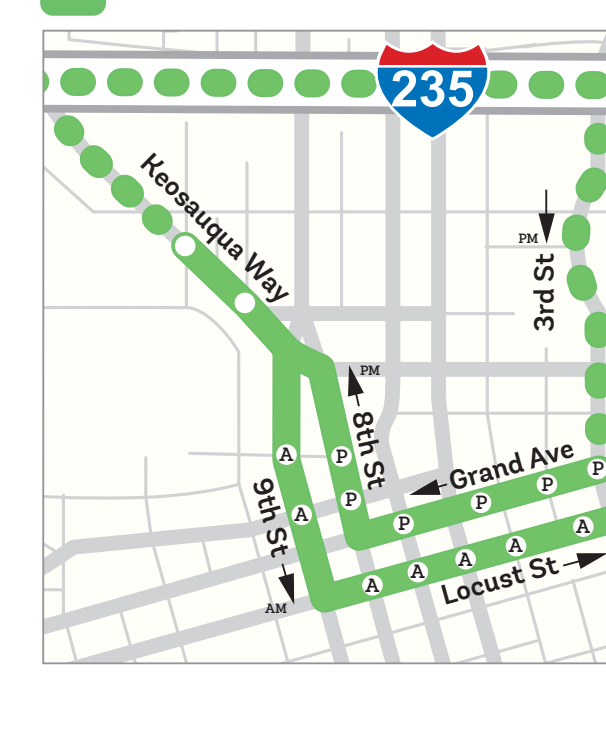

- 14 Beaver Ave
- 15 6th Ave
- 16 Douglas Ave
- 17 Hubbell Ave / Altoona
- 52 Valley West / Jordan Creek Crosstown
- 60 University / Ingersoll
- D D-Line Downtown Shuttle
- L The Link Shuttle

FLEX

- 72 West Des Moines / Clive
- 73 Urbandale / Windsor Heights
- 74 NW Urbandale

EXPRESS

- 91 Merle Hay
- 92 Hickman
- 93 NW 86th
- 94 Westown
- 95 Vista
- 96 EP True
- 98 Ankeny
- 99 Altoona

DOWNTOWN DES MOINES LOCAL BUS ROUTING

DART CENTRAL STATION ACCESS ROUTES

- EAST SOUTH NORTH WEST
- 1 6 4 3 16
 - 17 7 15 5 52
 - 8 11 60 14
- DOWNTOWN
- D L

- Express Routes (No Stops) 92
- Local Routes 1, 16
- Multiple Downtown Routes
- Select Trips Only 4
- Flex Routes 73
- Flex Zone

DART Central Station
620 Cherry Street
Des Moines, IA 50309

Park & Ride

- Hospital
- School
- Park
- Shopping
- Medical
- Office Building
- Government Building
- Golf Course
- Attraction
- Housing
- Library

52 DOWNTOWN STOPS

91 93 94 95 96 DOWNTOWN STOPS

92 DOWNTOWN STOPS

98 DOWNTOWN STOPS

99 DOWNTOWN STOPS

POLK CITY ON CALL