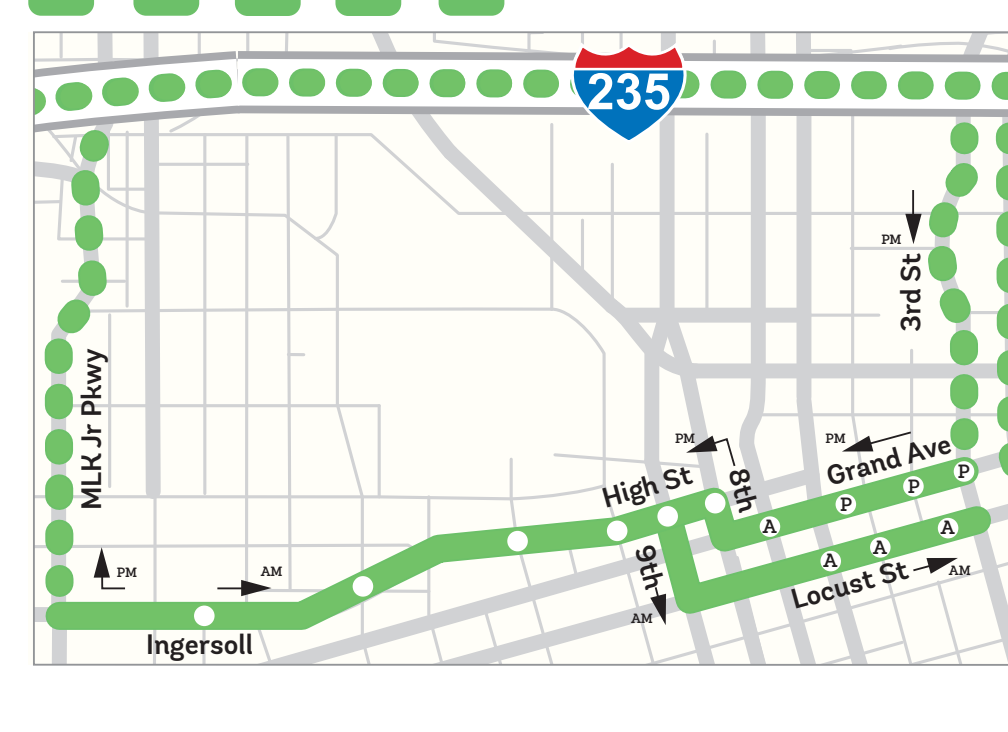

- 14 Beaver Ave
- 15 6th Ave
- 16 Douglas Ave
- 17 Hubbell Ave / Altoona
- 52 Valley West / Jordan Creek Crosstown
- 60 University / Ingersoll
- D D-Line Downtown Shuttle
- L The Link Shuttle

FLEX

- 72 West Des Moines / Clive
- 73 Urbandale / Windsor Heights
- 74 NW Urbandale

EXPRESS

- 91 Merle Hay
- 92 Hickman
- 93 NW 86th
- 94 Westown
- 95 Vista
- 96 EP True
- 98 Ankeny
- 99 Altoona

DOWNTOWN DES MOINES LOCAL BUS ROUTING

DART CENTRAL STATION ACCESS ROUTES

- EAST SOUTH NORTH WEST
- 1 6 4 3 16
 - 17 7 15 5 52
 - 8 11 60 14
- DOWNTOWN
- D L

- Express Routes (No Stops) 92
- Local Routes 1, 16
- Multiple Downtown Routes
- Select Trips Only 4
- Flex Routes 73
- Flex Zone

DART Central Station
620 Cherry Street
Des Moines, IA 50309

Park & Ride

- Hospital
- School
- Park
- Shopping
- Medical
- Office Building
- Government Building
- Golf Course
- Attraction
- Housing
- Library

52 DOWNTOWN STOPS

91 93 94 95 96 DOWNTOWN STOPS

92 DOWNTOWN STOPS

98 DOWNTOWN STOPS

99 DOWNTOWN STOPS

POLK CITY ON CALL