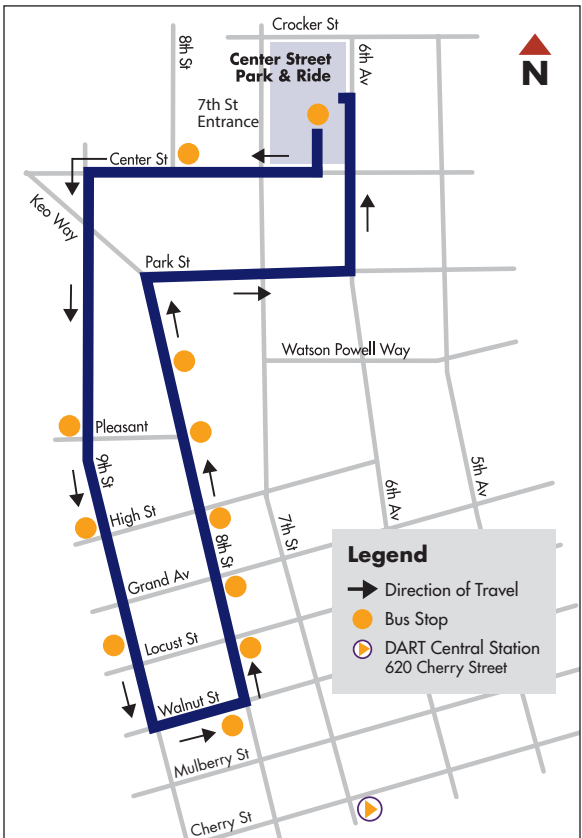

# the LINK

## FREE SHUTTLE

**Monday – Friday ▶ 5:30 a.m. – 6:30 p.m.**

The free LINK Shuttle service connects parkers at the Center Street Park & Ride with the core of downtown. Shuttle operates every 15 minutes.

All Trips  
  
 Accessible