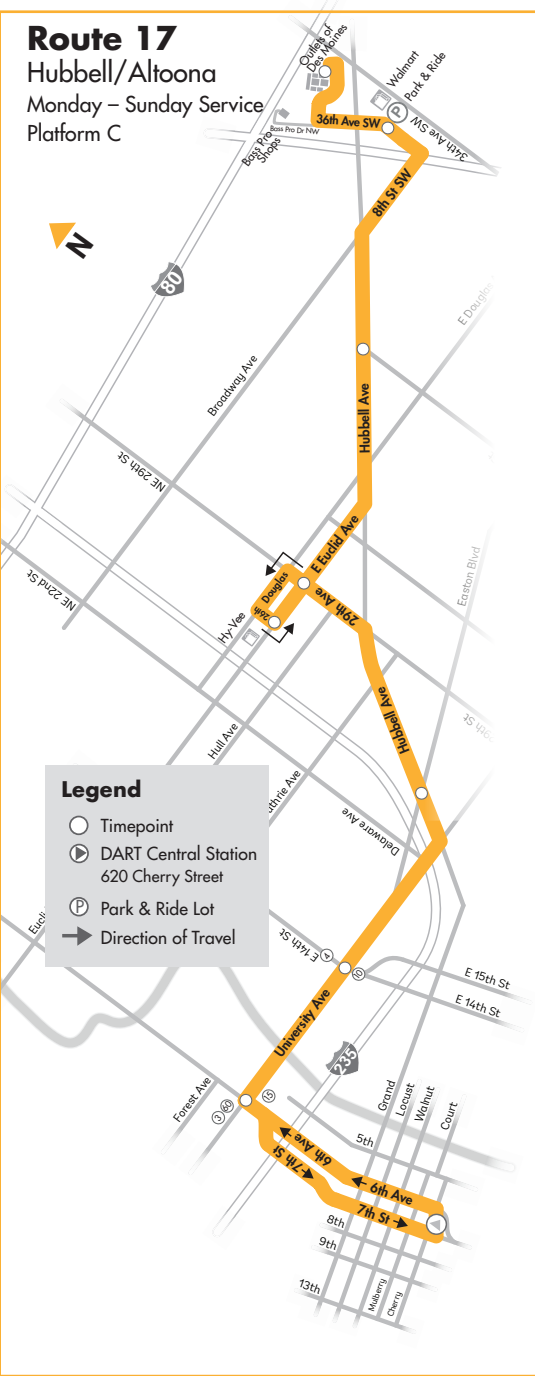

### Zone Fares

Downtown Loop (Cash only, No transfers issued).....	\$ .75
---	--------

*Applies to all routes going through downtown. You must begin and end your ride within the zone. Boundaries are: South of I-235 to Cherry/Court Ave. (including DART Central Station), East of W. 15th St. to E. 14th St.*

DART Central Station ▼

All Trips

Accessible

**Route 17**  
Hubbell/Altoona  
Monday – Sunday Service  
Platform C

**Monday-Friday**

**Monday-Friday**

**WESTBOUND-Inbound**

	6th Ave & University Ave	University Ave & E 14th St	University Ave & E 26th St	Hubbell Ave & E 29th St	36th Ave SW & Altoona	Outlets of Des Moines
<b>AM</b>	6:00	6:10	6:15	6:19	6:22	6:26
	6:20	6:30	6:35	6:39	6:42	6:46
	6:35	6:40	6:45	6:54	6:57	7:01
	6:55	7:00	7:05	7:14	7:18	7:22
	7:05	7:10	7:15	7:24	7:28	7:32
	7:25	7:30	7:35	7:44	7:48	7:52
	7:35	7:42	7:48	7:58	8:02	8:06
	7:50	7:57	8:03	8:13	8:17	8:21
	8:15	8:22	8:28	8:38	8:42	8:46
	8:45	8:52	8:58	9:08	9:12	9:16
	9:15	9:22	9:28	9:38	9:42	9:46
	9:45	9:52	9:58	10:08	10:12	10:16
	10:15	10:22	10:28	10:38	10:42	10:46
	10:45	10:52	10:58	11:08	11:12	11:16
	11:15	11:22	11:28	11:38	11:42	11:46
	11:45	11:52	11:58	12:08	12:12	12:16
	12:15	12:22	12:28	12:38	12:42	12:46
	12:45	12:52	12:58	1:08	1:12	1:16
	1:15	1:22	1:28	1:38	1:42	1:46
	1:45	1:52	1:58	2:08	2:12	2:16
	2:20	2:27	2:33	2:43	2:47	2:51
	2:45	2:52	2:58	3:08	3:12	3:16
	3:00	3:06	3:12	3:23	3:27	3:31
	3:15	3:21	3:27	3:38	3:42	3:46
	3:30	3:37	3:42	3:53	3:57	4:01
	3:45	3:52	3:57	4:08	4:12	4:16
	4:00	4:07	4:12	4:23	4:27	4:31
	4:15	4:22	4:27	4:38	4:42	4:46
	4:30	4:37	4:44	4:55	4:59	5:03
	4:45	4:54	5:01	5:12	5:16	5:20
	5:00	5:07	5:14	5:25	5:29	5:33
	5:15	5:23	5:29	5:40	5:44	5:48
	5:45	5:53	5:57	6:06	6:10	6:14
	6:15	6:23	6:27	6:38	6:42	6:46
	6:48	6:53	6:57	7:08	7:12	7:16
	7:48	7:53	7:57	8:08	8:12	8:16
	8:20	8:25	8:29	8:40	8:44	8:48
	9:15	9:20	9:24	9:35	9:39	9:43
	9:48	9:53	9:57	10:08	10:12	10:16
	10:48	10:53	10:57	11:08	11:12	11:16