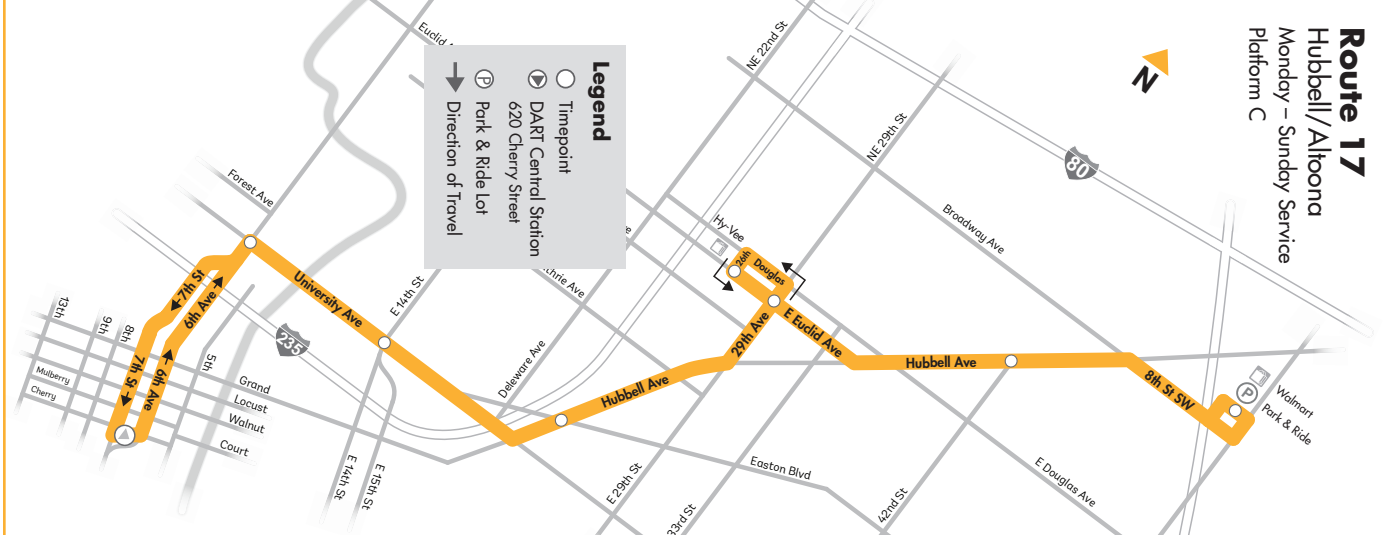

Route 17

Hubbell/Altoona
Monday – Sunday Service
Platform C

EASTBOUND-Outbound Monday-Friday

	DART Central Station	6th Ave & University Ave	University Ave & E 14th St	Hubbell Ave & Easton	E 29th St & Euclid Northbound	E 26th St & Euclid	E 29th St & Euclid Southbound	Hubbell Ave & E 42nd St	Altoona Walmart
AM	6:00	6:05	6:10	6:15	6:19	---	---	6:22	6:26
	6:15	6:20	6:25	6:30	6:34	---	---	6:37	6:41
	6:30	6:35	6:40	6:45	6:49	---	---	---	---
	6:45	6:50	6:55	7:00	7:04	---	---	7:08	7:12
	7:00	7:05	7:10	7:15	7:19	---	---	---	---
	7:15	7:20	7:25	7:30	7:34	---	---	7:38	7:42
	7:30	7:37	7:43	7:48	7:53	---	---	---	---
	7:45	7:52	7:58	8:03	8:08	---	---	8:12	8:16
	8:15	8:22	8:28	8:33	8:38	---	---	8:42	8:46
	8:45	8:52	8:58	9:03	9:08	9:11	---	9:17	9:21
	9:15	9:22	9:28	9:33	9:38	---	---	9:42	9:46
	9:45	9:52	9:58	10:03	10:08	10:11	---	10:17	10:21
	10:15	10:22	10:28	10:33	10:38	---	---	10:42	10:46
	10:45	10:52	10:58	11:03	11:08	11:11	---	11:17	11:21
	11:15	11:22	11:28	11:33	11:38	---	---	11:42	11:46
	11:45	11:52	11:58	12:03	12:08	12:11	---	12:17	12:21
PM	12:15	12:22	12:28	12:33	12:38	---	---	12:42	12:46
	12:45	12:52	12:58	1:03	1:08	1:11	---	1:17	1:21
	1:15	1:22	1:28	1:33	1:38	---	---	1:42	1:46
	1:45	1:52	1:58	2:03	2:08	2:11	---	2:17	2:21
	2:15	2:22	2:28	2:33	2:38	---	---	2:42	2:46
	2:45	2:51	2:57	3:03	3:08	3:11	---	3:17	3:21
	3:00	3:06	3:12	3:18	3:23	3:26	3:28	---	---
	3:15	3:23	3:27	3:33	3:38	3:41	---	3:48	3:52
	3:30	3:37	3:42	3:48	3:53	3:56	3:58	---	---
	3:45	3:52	3:57	4:03	4:08	---	---	4:13	4:17
	4:00	4:07	4:12	4:18	4:23	4:26	4:28	---	---
	4:15	4:22	4:27	4:33	4:38	---	---	4:43	4:47
	4:30	4:37	4:44	4:50	4:55	4:57	4:59	---	---
	4:45	4:54	5:01	5:07	5:12	5:14	---	5:21	5:25
	5:00	5:08	5:15	5:21	5:26	5:28	5:30	---	---
	5:15	5:23	5:29	5:35	5:40	---	---	5:44	5:48
	5:45	5:53	5:57	6:01	6:06	6:08	---	---	---
	6:15	6:23	6:27	6:33	6:38	6:40	---	6:46	6:50
	6:48	6:53	6:57	7:03	7:08	7:10	---	7:16	7:20
	7:48	7:53	7:57	8:03	8:08	8:10	---	8:16	8:20
	8:48	8:53	8:57	9:03	9:08	9:10	---	9:16	9:20
	9:48	9:53	9:57	10:03	10:08	10:10	---	10:16	10:20
	10:48	10:53	10:57	11:03	11:08	11:10	---	---	---

WESTBOUND-Inbound Monday-Friday