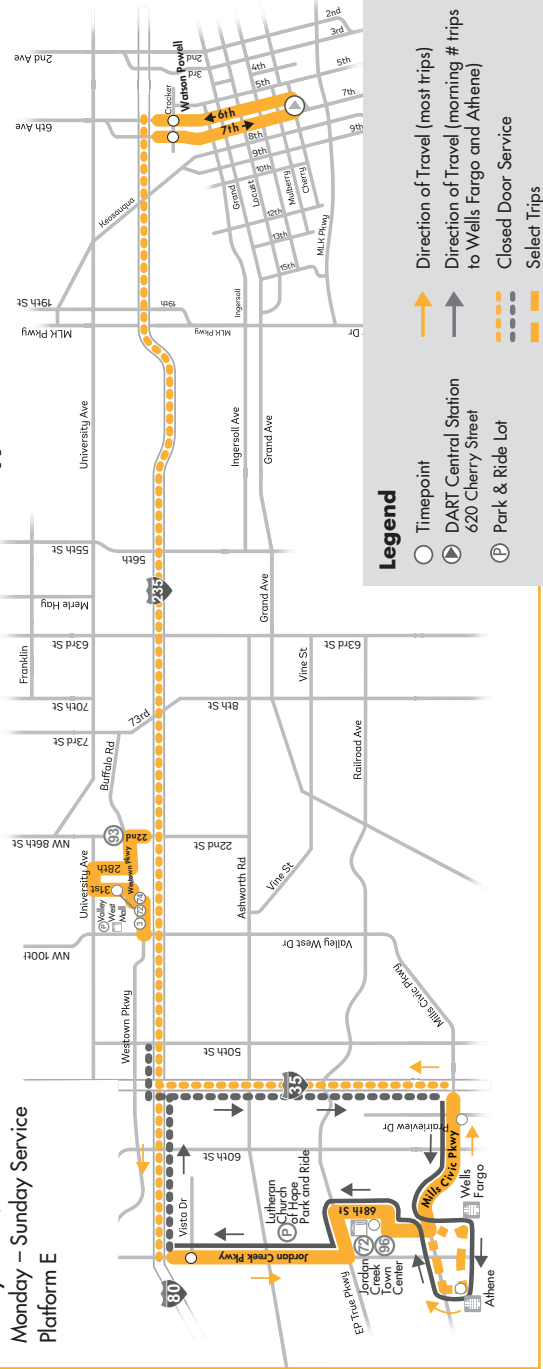

Route 52

Valley West/Jordan Creek Crosstown

Monday – Sunday Service

Platform E

WESTBOUND-OUTBOUND

Monday-Friday

DART Central Station	6th Ave & Crocker St	Valley West Mall	Mills Civic Pkwy & S. Prairie View Dr	Wells Fargo/Athene	Jordan Creek Town Center
6:15	6:18	6:30 #	6:38	6:44	6:52
6:45	6:48	7:00 #	7:08	7:14	7:22
7:15	7:18	7:33 #	7:40	7:46	7:54
7:45	7:48	8:03 #	8:10	8:16	8:24
8:20	8:23	8:38 #	8:45	8:51	8:59
8:40	8:43	8:58 #	9:05	9:11	9:19
9:47	9:50	10:05	10:12	10:18	10:26
10:47	10:50	11:05	11:12	11:18	11:26
11:47	11:50	12:05	12:12	12:18	12:26
12:47	12:50	1:05	1:12	1:18	1:26
1:47	1:50	2:05	2:12	2:18	2:26
2:20	2:24	2:38	2:45	2:51	2:59
2:50	2:54	3:08	3:15	3:21	3:29
3:20	3:24	3:38	3:45	3:51	3:59
3:50	3:55	4:09	4:16	4:22	4:30
4:20	4:25	4:40	4:47	4:53	5:01
4:50	4:55	5:11	5:18	5:24	5:32
5:20	5:25	5:41	5:48	5:54	6:02
5:47	5:51	6:06	6:13	6:19	6:27
6:15	6:19	6:33	6:40	6:46	6:54
6:45	6:49	7:03	7:10	7:16	7:24
7:45	7:48	8:00	8:07	8:13	8:21
8:45	8:48	8:59	9:06	9:12	9:20

These trips travel to Wells Fargo/Athene via I-235 (WB), I-35 (SB) and Mills Civic Pkwy (WB).

WESTBOUND-OUTBOUND

Saturday & Sunday

DART Central Station	6th Ave & Crocker St	Valley West Mall	Jordan Creek Pkwy & Vista Dr
SAT 6:45	6:48	7:01	7:14
SAT 7:45	7:48	8:01	8:14
8:45	8:48	9:01	9:14
9:50	9:53	10:06	10:19
10:50	10:53	11:06	11:19
11:48	11:52	12:06	12:21
12:48	12:52	1:06	1:21
1:48	1:52	2:06	2:21
2:48	2:52	3:06	3:21
3:50	3:53	4:06	4:19
4:50	4:53	5:06	5:19
5:50	5:53	6:06	6:19
SAT 6:50	6:53	7:06	7:19
7:52	7:55	8:06	8:18
8:52	8:55	9:06	9:18

SUN – Trips operate on Saturdays only.

SUN – Trips operate on Sundays only.

* These trips become the Route 14 Beaver Ave bus at DART Central Station and pull into Platform F.
^ This bus travels to the garage via I-35 (NB), I-235 (EB), Keo and 9th and will stop at downtown bus stops along 9th.

EASTBOUND-INBOUND

Monday-Friday

Jordan Creek Town Center	Jordan Creek Pkwy & Vista Dr	Wells Fargo/Athene	Mills Civic Pkwy & S. Prairie View Dr	Valley West Mall	7th St & Crocker St	DART Central Station
6:01 #	6:06	6:13	6:26	6:31	6:31	6:31
6:29 #	6:34	6:41	6:54	6:59	6:59	6:59
6:56 #	7:03	7:11	7:24	7:30	7:30	7:30
7:35 #	7:42	7:50	8:03	8:08	8:08	8:08
7:58 #	8:05	8:13	8:26	8:31	8:31	8:31
8:24 #	8:31	8:39	8:51	8:56 *	8:56 *	8:56 *
9:21 #	9:28	9:36	9:48	9:53 *	9:53 *	9:53 *
10:20	10:27	10:35	10:47	10:52 *	10:52 *	10:52 *
11:20	11:27	11:35	11:47	11:52 *	11:52 *	11:52 *
12:20	12:27	12:35	12:47	12:52 *	12:52 *	12:52 *
1:20	1:27	1:35	1:47	1:52 *	1:52 *	1:52 *
2:20	2:27	2:35	2:47	2:52	2:52	2:52
2:55	3:02	3:10	3:22	3:27	3:27	3:27
3:32	3:39	3:47	3:59	4:04	4:04	4:04
4:05	4:12	4:20	4:32	4:37	4:37	4:37
4:33	4:40	4:48	4:60	4:65	4:65	4:65
5:02	5:09	5:17	5:29	5:34	5:34	5:34
5:32	5:39	5:47	5:59	6:04	6:04	6:04
6:01	6:08	6:16	6:28	6:33	6:33	6:33
6:22	6:29	6:37	6:49	6:54	6:54	6:54
6:57	7:04	7:12	7:24	7:29	7:29	7:29
7:20	7:27	7:35	7:47	7:52	7:52	7:52
8:18	8:25	8:33	8:45	8:50	8:50	8:50
9:12	9:19	9:27	9:39	9:44	9:44	9:44

These trips travel to Valley West Mall via E.P. True Pkwy (WB), Jordan Creek Pkwy (NB) and I-80/I-235 (EB).

EASTBOUND-INBOUND

Saturday & Sunday