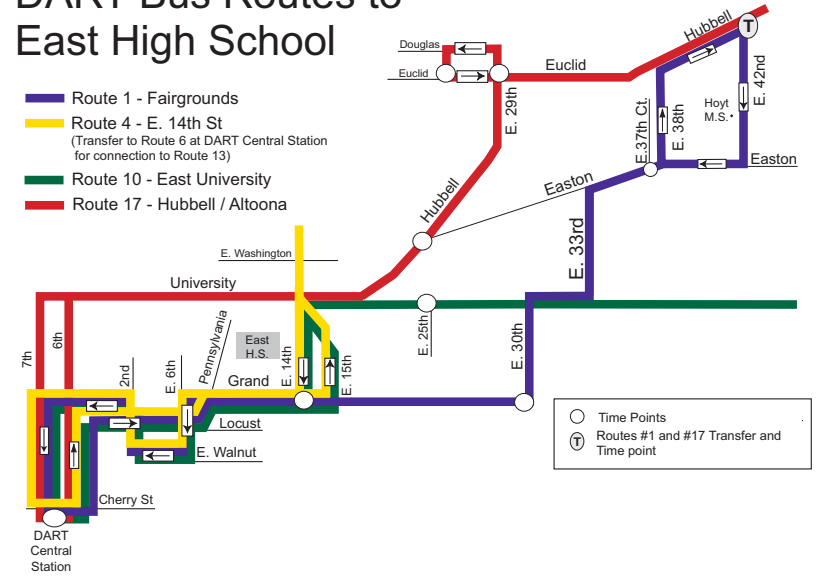

Route 10 (East University to Pleasant Hill): (Local Route)

These trips serve students going to stops along E. University from E. 15th to Pleasant Hill.

E Grand & E 14th	E University & E 25th	Copper Creek	Sherrylynn & E University	NE 56th & E University
3:09	3:16	3:21	3:27	3:29
Early Out				
1:09	1:15	1:20	1:26	1:28
2:09	2:15	2:20	2:26	2:28

Route 17 (Hubbell Ave / Altoona to DART Central Station): (Local Route)

These trips serve students that live near E 29th & Hubbell, and near Hubbell between E. 38th and E. 42nd. For East High School, get off at University & E. 14th.

Hubbell & E 42nd (EB)	E 29th & Euclid (NB)	E 26th & Euclid	E 29th & Euclid (SB)	Hubbell & Easton	University & E 14th
6:41	—	—	6:46	6:52	6:58
—	6:56	6:58	7:00	7:06	7:12
7:04	—	—	7:09	7:15	7:21
Late Start					
8:36 a.m.	—	—	8:41	8:47	8:52
9:01	—	9:09	9:11	9:17	9:22

Route 17 (Hubbell Ave / Altoona): (Local Route)

These trips serve students that live near E 29th & Hubbell and near Hubbell between E 38th and E 42nd. Students board on University heading eastbound at E. 14th.

University & E 14th	Hubbell & Easton	E 29th & Euclid (NB)	E 26th & Euclid	Hubbell & E 42nd
2:58	3:03	3:08	3:11	3:17

Early Out				
12:58	1:03	1:08	1:11	1:17
1:28	1:33	1:38	----	1:42*

* This trip does not travel via Douglas to E 26th & Euclid.

DART Bus Routes to East High School

In the event Des Moines Public Schools implements a two hour late start, the morning school trips will run two hours later than scheduled unless Late Start times are specified.
▶ Weather, special events and traffic conditions may alter service.