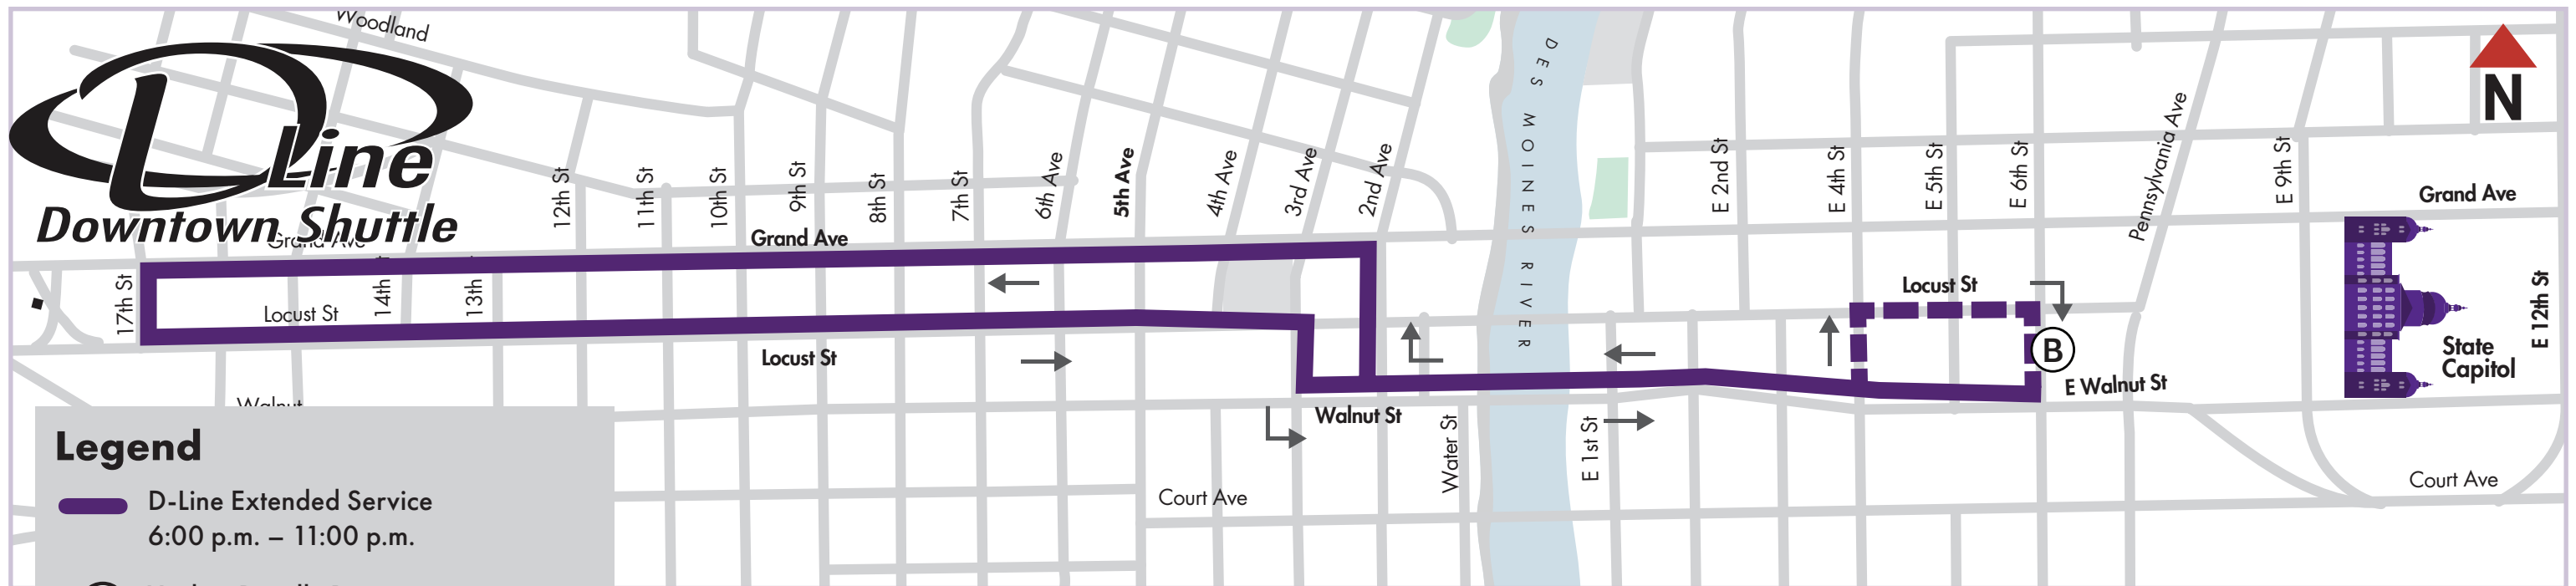

PARK & RIDE TO MUSIC AND FIREWORKS

DES MOINES SYMPHONY'S YANKEE DOODLE POPS Friday, July 1, 2022

Park anywhere near the free-to-ride D-Line, hop on the bus and get dropped off at the Capitol lawn. The D-Line runs about every 15 minutes until 11 p.m. for the concert.

Legend

- D-Line Extended Service
6:00 p.m. – 11:00 p.m.
- Yankee Doodle Pops
Pick-up and Drop-off Location
- Direction of Travel

515-283-8100 ridedart.com