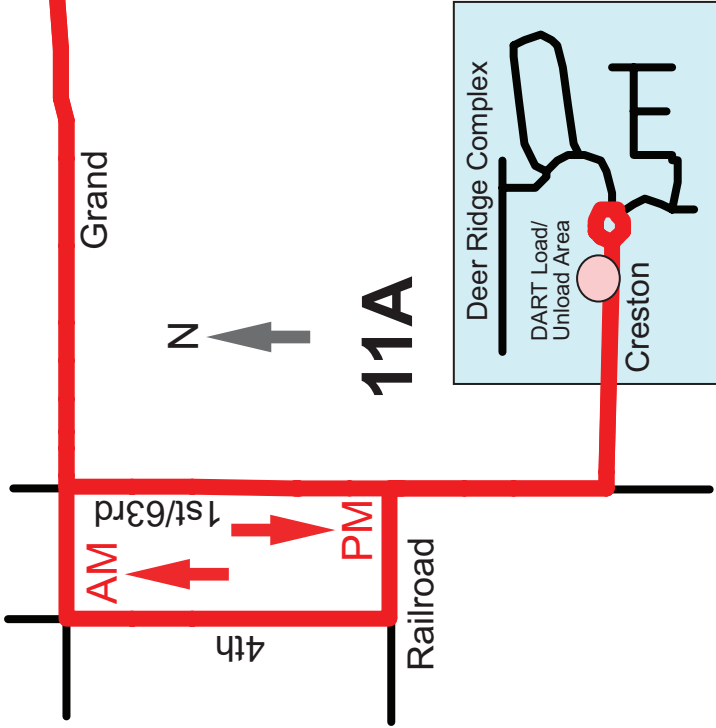

In the event Des Moines Public Schools implements a two hour Late Start, morning school trips will run two hours later than scheduled unless Late Start times are specified. On Early Dismissal days, afternoon buses leave school three hours early unless Early Out times are specified. Weather, special events, and traffic conditions may alter service.