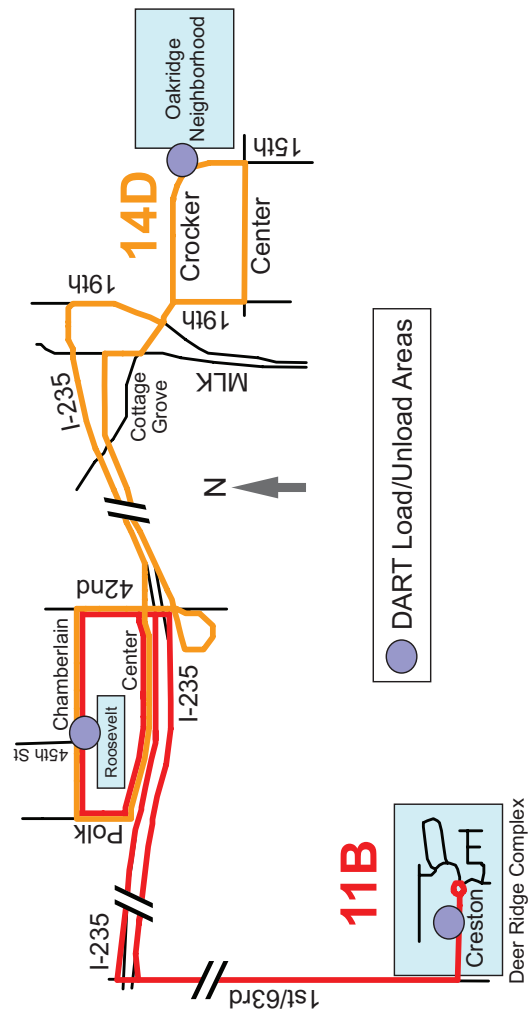

DART Service to Roosevelt via Routes 11B & 14D

DART Service to Roosevelt via Route 60 with connections to Routes 3, 5, 15 & 16

Fares

Local Routes

Adult.....	\$	1.75
Half-Fare *	\$.75
Children 6 - 10	\$.75
Children 5 and under	\$	FREE

(Must be accompanied by an adult)

Express Routes

Cash.....	\$	2.00
Half-Fare *	\$.75

Tokens

Tokens must be purchased in packages of 10.

Full Fare.....	10/\$	17.50
Half-Fare (Reduced Fare ID*)	10/\$	7.50

Passes