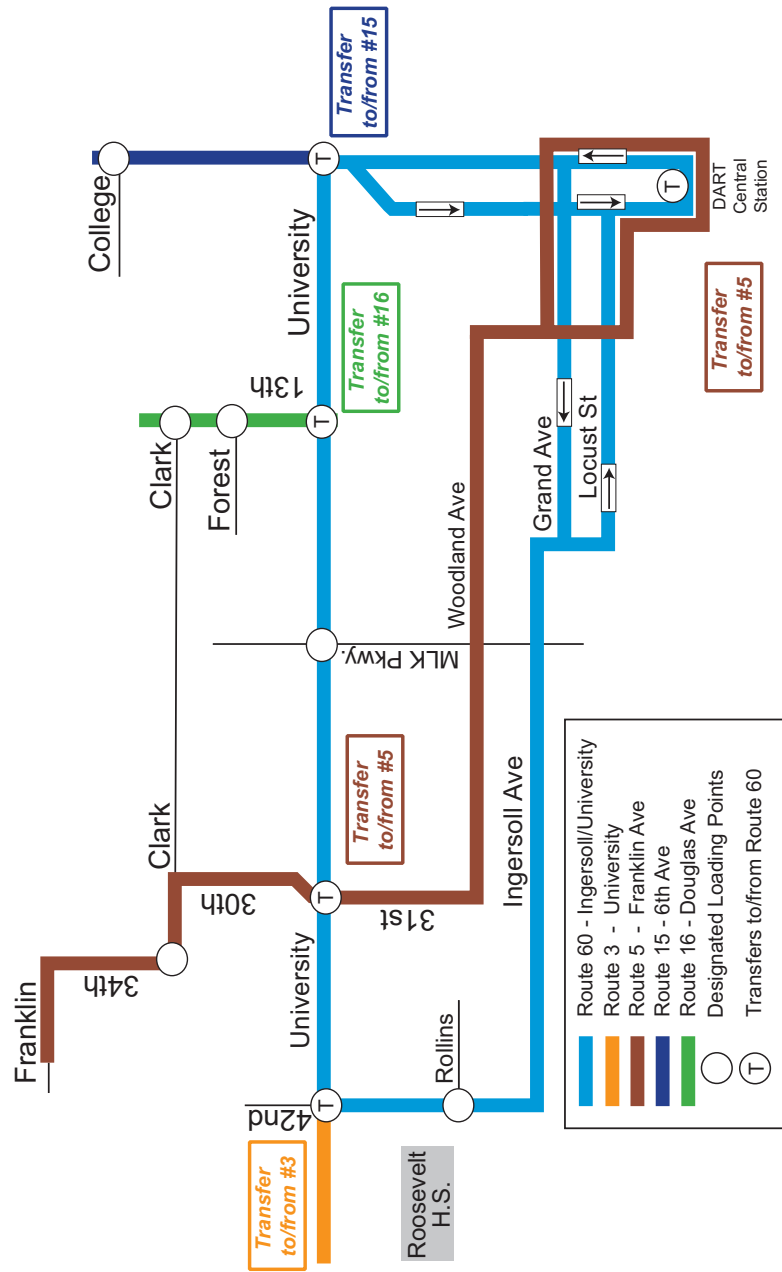

DART Service to Roosevelt via Routes 11B & 14D

DART Service to Roosevelt via Route 60 with connections to Routes 3, 5, 15 & 16

Fares

Local Routes

Adult.....	\$	1.75
Half-Fare *	\$.75
Children 6 - 10	\$.75
Children 5 and under	\$	FREE

(Must be accompanied by an adult)

Express Routes

Cash.....	\$	2.00
Half-Fare *	\$.75

Tokens

Tokens must be purchased in packages of 10.

Full Fare.....	10/\$	17.50
Half-Fare (Reduced Fare ID*)	10/\$	7.50

Passes

transfer to

Route 15 - 6th Ave

Local Route

	Leave 6th & University	6th & College
	3:45	3:47
	4:05	4:07
Early Outs	12:45	12:46
	1:05	1:06

Route 5 - Franklin Ave

Local Route

	Franklin & Beaver	34th & Clark	Arrive 31st & University
	7:26 a.m.	7:29	7:32
	7:50	7:53	7:56
Late Start	9:26	9:28	9:31