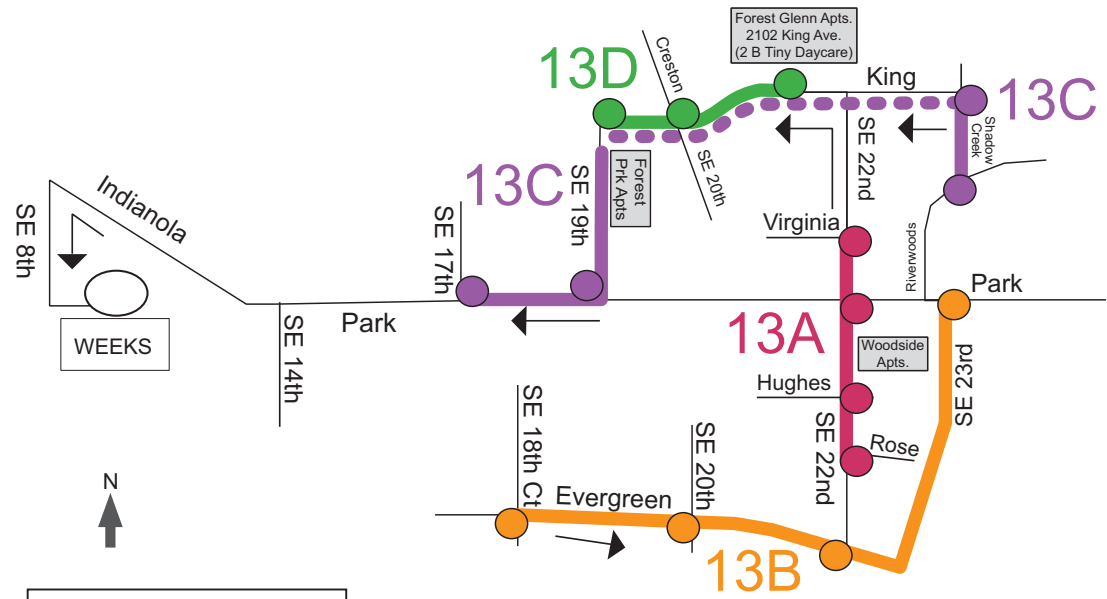

dart

All Trips

Accessible

DES MOINES AREA REGIONAL TRANSIT AUTHORITY
 515-283-8100 ► ridedart.com

Route 13A

SE 22nd & Rose 8:00 a.m.	SE 22nd & Hughes 8:00	SE 22nd & Park 8:00
SE 22nd & Virginia 8:01	Weeks School 8:14	
Weeks School 3:32 p.m.	SE 22nd & Rose 3:37	SE 22nd & Hughes 3:38
SE 22nd & Park 3:38	SE 22nd & Virginia 3:39	

Route 13C

Riverwoods & Shadow Creek 8:00	Shadow Creek & King 8:00	SE 19th & Park 8:04
Park & SE 17th 8:06	Weeks School 8:12	
Weeks School 3:32	Riverwoods & Shadow Creek 3:39	Shadow Creek & King 3:40
SE 19th & Park 3:43	Park & SE 17th 3:44	

Route 13B

Evergreen & SE 18th Ct 7:40	Evergreen & SE 20th 7:40	Evergreen & SE 22nd 7:41
SE 23rd & Park 7:43	Weeks School 7:50	
Weeks School 3:32 p.m.	Evergreen & SE 18th Ct 3:35	Evergreen & SE 20th 3:36
Evergreen & SE 22nd 3:37	SE 23rd & Park 3:40	

Route 13D

King & SE 22nd 7:40	King & Creston/ SE 20th 7:41	King & SE 19th 7:41	Weeks School 7:50
Weeks School 3:32	King & SE 22nd 3:38	King & Creston/ SE 20th 3:39	King & SE 19th 3:40

○ Designated Loading Points