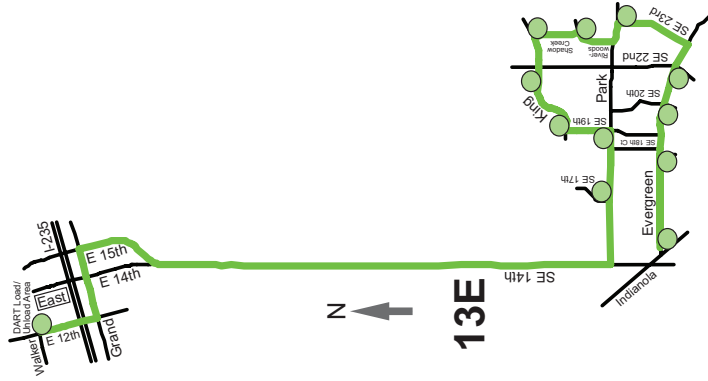

DART Service to East
via Route 13E

DART Service to East High School
via Routes 1, 17 and 50

E. 42nd/Hubbell/
E. University/E. Grand/
Evergreen/S.E. Park/
East

13E
1750

Service operates Monday-Friday
on school days and buses
are open to the public.

No holiday service.
CHECK RIDEDART.COM FOR
HOLIDAY SERVICE INFORMATION

Route 1 Morning

Local Route: Fairgrounds to DART Central Station

Serves passengers south of Leyden to Indianapolis between E. 33rd and E. 43rd; also south of Hubbell to Leyden between E. 39th Ct. and E. 43rd Ct.

Fairgrounds to East 42nd & Hubbell

Serves passengers travelling to stops south of Leyden to Indianapolis between E. 33rd and E. 43rd; also south of Hubbell to Leyden between E. 39th Ct. and E. 43rd Ct. Local Route buses have a limited capacity of 20-30 passengers. Students may need to wait for the Assigned Route buses.

Route 13E Afternoon

Evergreen / SE Park

Serves passengers in the S.E. Park/Evergreen neighborhood.

	(East H.S.)			
E 12th & Walker	Evergreen & Indianola	Evergreen & SE 18th Ct	Evergreen & SE 20th	
3:26 p.m.	3:39	3:40	3:41	
Evergreen & SE 22nd	SE 23rd & E Park	Riverwoods & Shadow Crk	Shadow Creek & King	
3:42	3:45	3:46	3:47	
King & SE 22nd	King & SE 19th	SE 19th & E Park	E Park & SE 17th	
3:48	3:50	3:50	3:51	