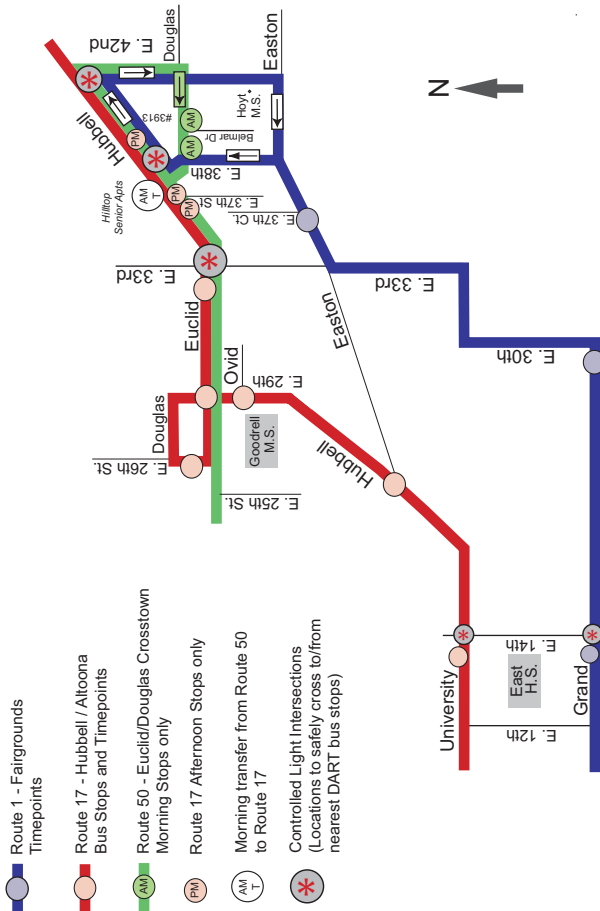

DART Service to East
via Route 13E

DART Service to East High School
via Routes 1, 17 and 50

E. 42nd/Hubbell/
E. University/E. Grand/
Evergreen/S.E. Park/
East

13E
1750

Service operates Monday-Friday
on school days and buses
are open to the public.

No holiday service.
CHECK RIDEDART.COM FOR
HOLIDAY SERVICE INFORMATION

Route 1 Morning

Local Route: Fairgrounds to DART Central Station

Serves passengers south of Leyden to Indianapolis between E. 33rd and E. 43rd; also south of Hubbell to Leyden between E. 39th Ct. and E. 43rd Ct.

Fairgrounds to East 42nd & Hubbell

Serves passengers travelling to stops south of Leyden to Indianapolis between E. 33rd and E. 43rd; also south of Hubbell to Leyden between E. 39th Ct. and E. 43rd Ct. Local Route buses have a limited capacity of 20-30 passengers. Students may need to wait for the Assigned Route buses.

Serves passengers on or near Euclid between E. 32nd and E. 35th and south of Hubbell to Leyden between E. 35th and E. 39th; no transfer to Route 50 is needed. Students assigned to stops at Douglas & Belmar and Douglas & E. 38th may alight at stops along Hubbell.