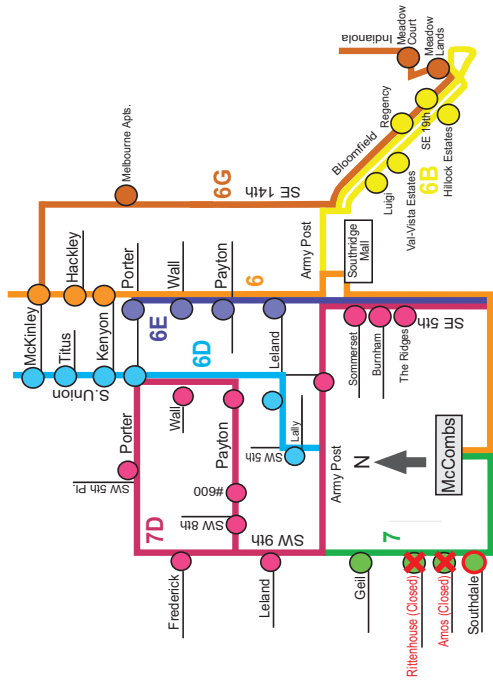

AM Routes

PM Routes

- School Stops
- DART bus stops temporarily closed due to construction
- DART school bus stop added due to construction

Fares

Local Routes

Adult.....	\$ 1.75
Half-Fare*.....	.75
Children 6 - 1075
Children 5 and under.....	FREE

(Must be accompanied by an adult)

Express Routes

Cash.....	\$ 2.00
Half-Fare*75

Tokens

Tokens must be purchased in packages of 10.

Full Fare.....	10/\$.. 17.50
Half-Fare (Reduced Fare ID*)	10/\$.. 7.50

Passes

Route 6 Local Route

SE 5th St & McKinley 7:48 a.m.	SE 5th St & Hackley 7:48	SE 5th St & Kenyon 7:49	McCombs School 7:59
--	--	---------------------------------------	-------------------------------

Afternoon See Route 6E

Route 6/6E Afternoon

McCombs School 3:32 p.m.	SE 5th & Leland 3:40	SE 5th & Payton 3:40	SE 5th & Jordan 3:41
------------------------------------	------------------------------------	------------------------------------	------------------------------------