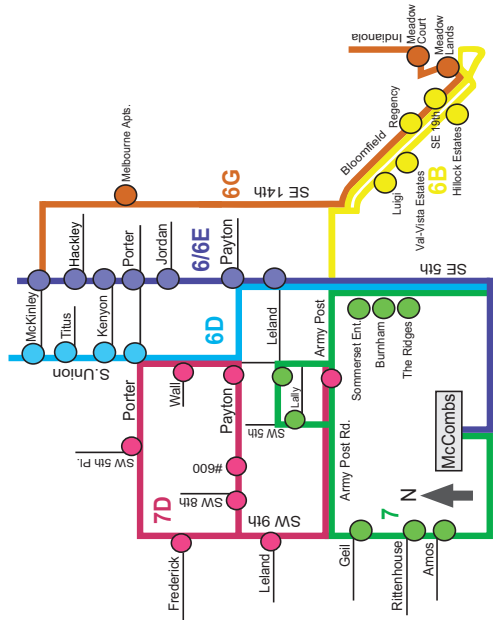

AM Routes

PM Routes

- School Stops
- DART bus stops temporarily closed due to construction
- DART school bus stop added due to construction

Fares

Local Routes

Adult.....	\$ 1.75
Half-Fare*.....	.75
Children 6 - 1075
Children 5 and under.....	FREE

(Must be accompanied by an adult)

Express Routes

Cash.....	\$ 2.00
Half-Fare*75

Tokens

Tokens must be purchased in packages of 10.

Full Fare.....	10/\$.. 17.50
Half-Fare (Reduced Fare ID*)	10/\$.. 7.50

Passes

Route 6 Local Route

SE 5th St & McKinley 7:48 a.m.	SE 5th St & Hackley 7:48	SE 5th St & Kenyon 7:49	McCombs School 7:59
--	--	---------------------------------------	-------------------------------

Afternoon See Route 6E

Route 6/6E Afternoon

McCombs School 3:32 p.m.	SE 5th & Leland 3:40	SE 5th & Payton 3:40	SE 5th & Jordan 3:41
------------------------------------	------------------------------------	------------------------------------	------------------------------------